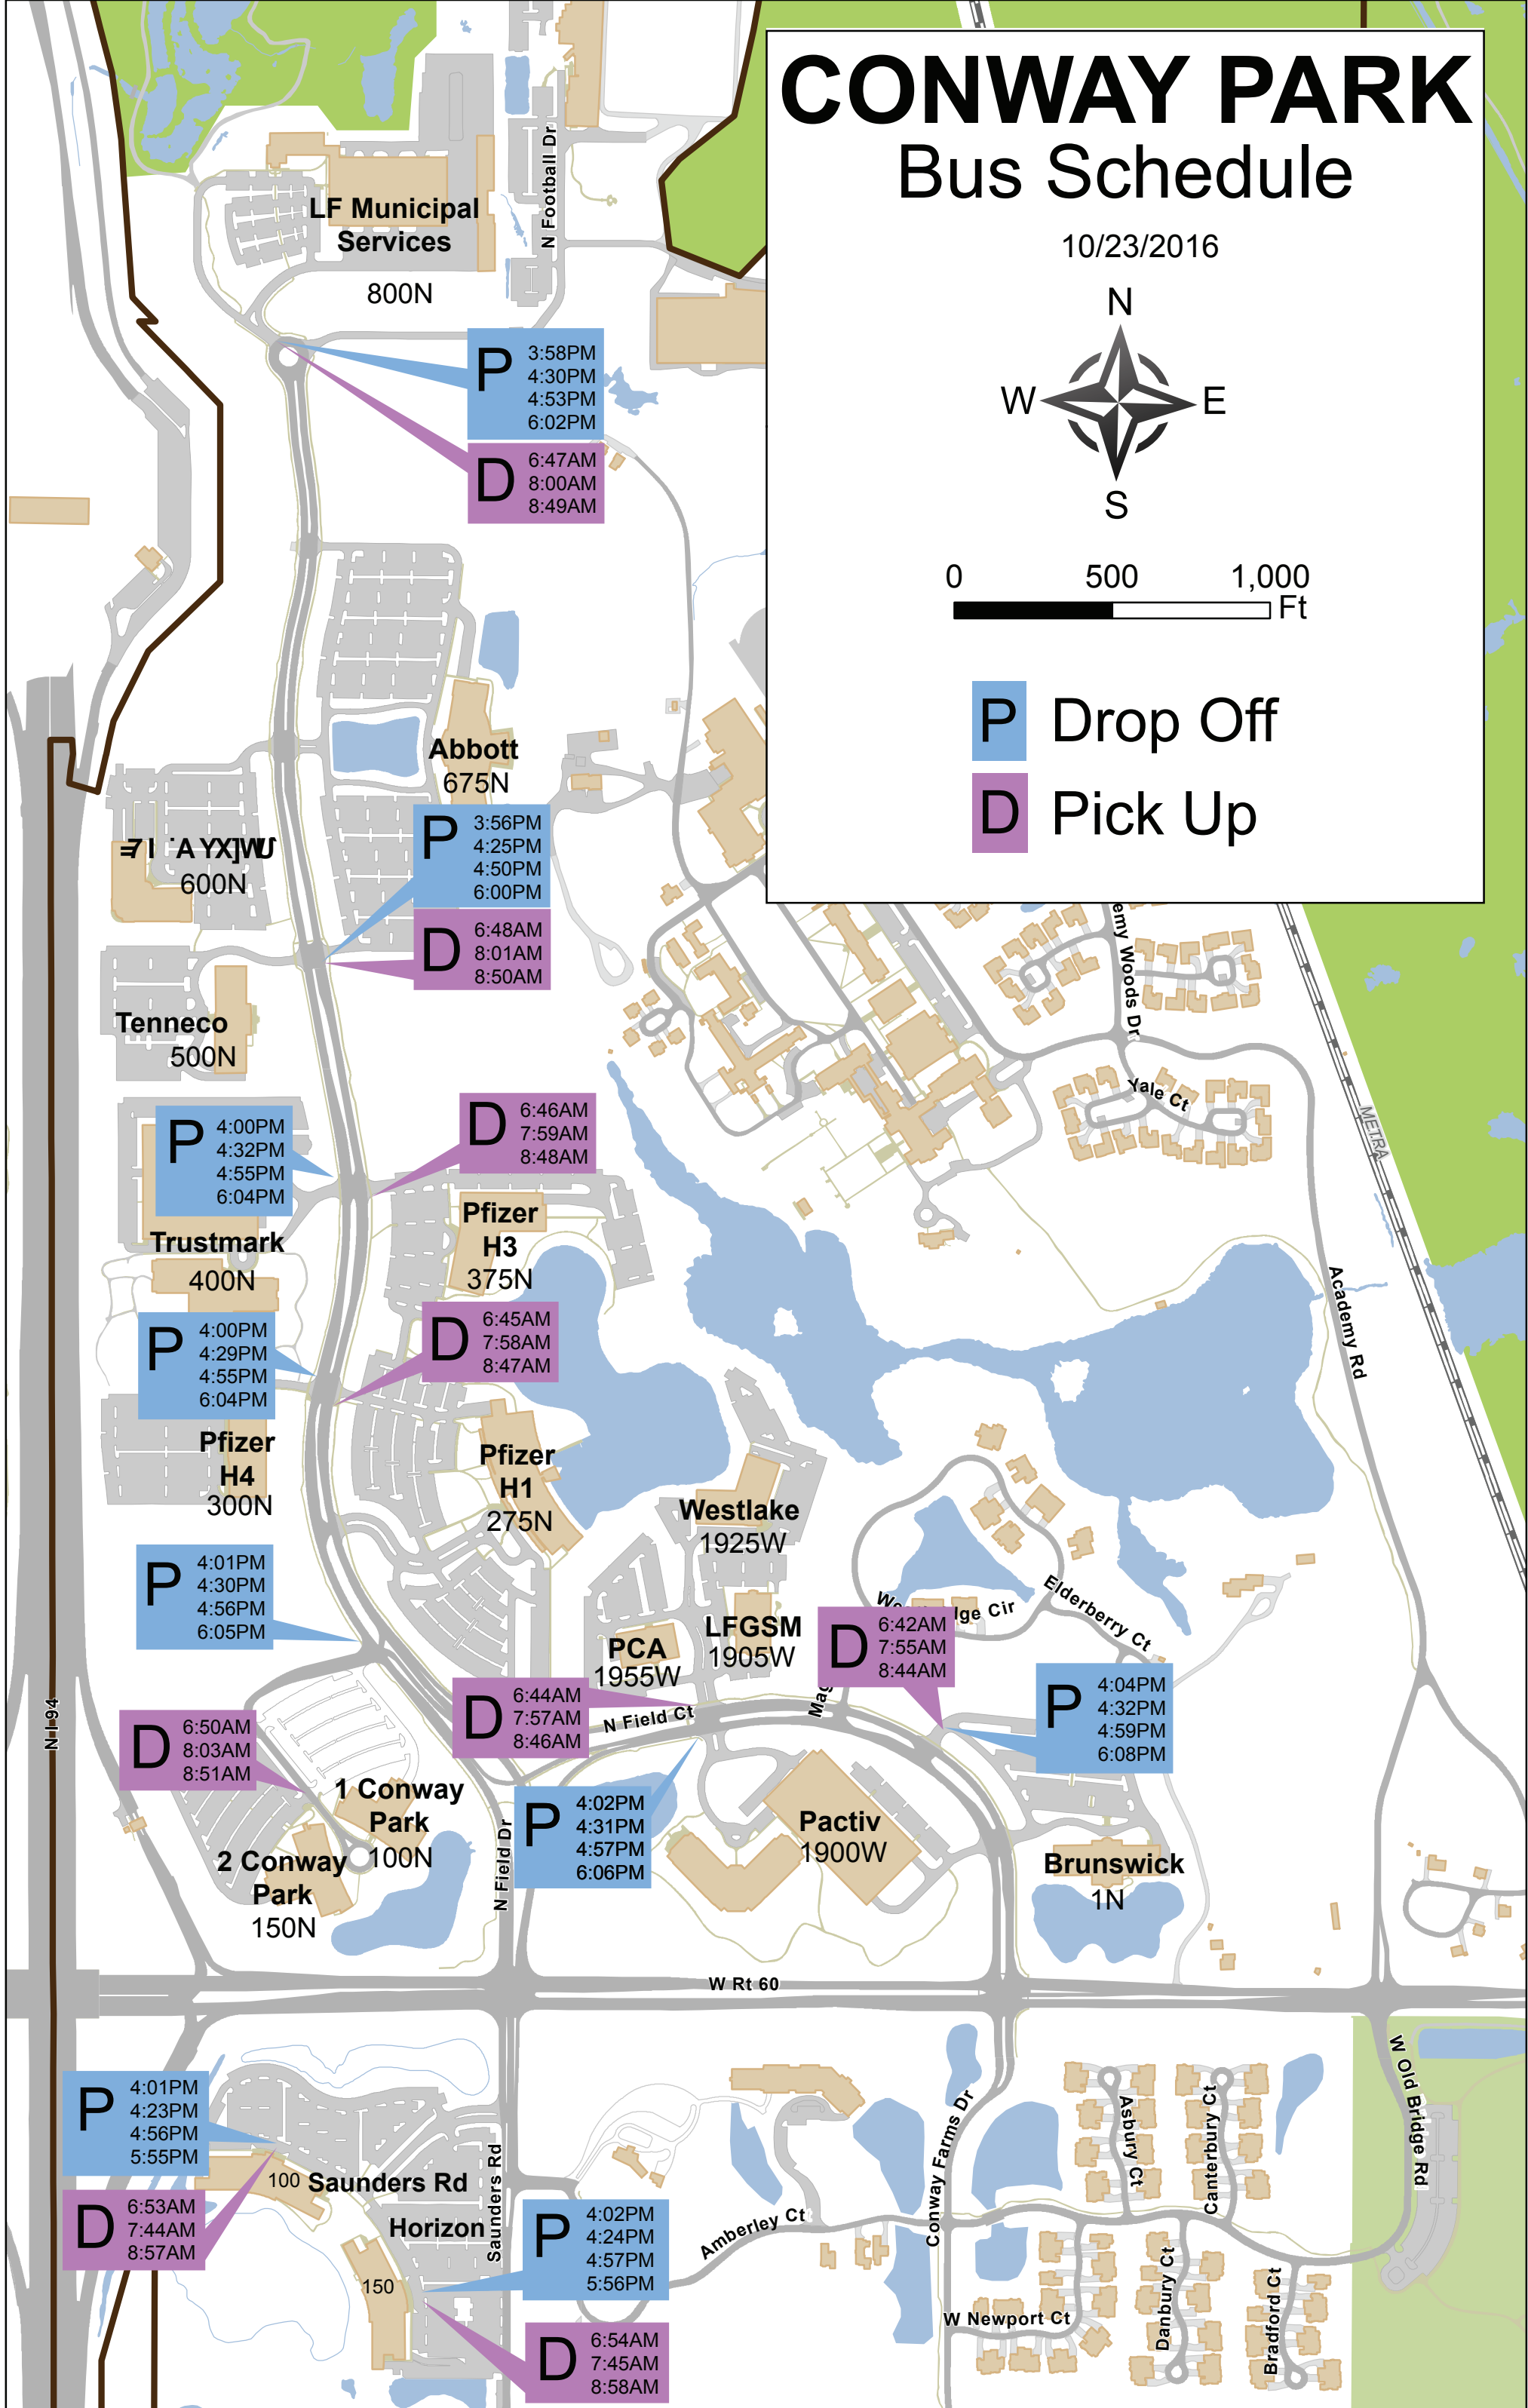

CONWAY PARK

Bus Schedule

10/23/2016

0 500 1,000
Ft

P Drop Off
D Pick Up

EAST LAKE FOREST METRA UNION PACIFIC NORTH			METRA 6:26 I 6:31O	BUS DEP 6:32		METRA 7:36 I 7:38 O	BUS DEP 7:45					METRA 8:25 I 8:33O	BUS DEP 8:34	
WEST LAKE FOREST METRA MILWAUKEE DIST. NORTH						METRA 7:23 I 7:29 O	BUS DEP 7:38	METRA 8:05 I 7:58 O	BUS DEP 8:06			METRA *8:37 O*		BUS DEP 8:45
BRUNSWICK				6:42T	6:42T		7:55	T		8:12			8:44	T
PACTIV/PCA/LF SCHOOL MGMT				6:44			7:57	T		8:14			8:46	T
PFIZER H1/H4				6:45			7:58	T		8:15			8:47	T
TRUSTMARK/PFIZER H3				6:46			7:59	T		8:19			8:48	T
CITY OF LAKE FOREST				6:47			8:00	T		8:17			8:49	T
PFIZER H2/TENNECO				6:48			8:01	T		8:16			8:50	T
150 FIELD DR (DROP AT DOOR)				6:50			8:03	T		8:20			8:51	T
LANDMARK/100 Saunders Rd.					6:53			7:44		8:22				8:57
HORIZON PHARMA					6:54		T	7:45		8:23			T	8:58

T INDICATES A TRANSFER, WHEN BLUE BUS ARRIVES, RED WILL FINISH ROUTE AND BLUE WILL CONTINUE IN OPPOSITE DIRECTION THEN ON TO ABBOTT & HORIZON.

LANDMARK/100 Saunders Rd.	1	4:23			4:01			4:56		5:55	
HORIZON PHARMA	2	4:24			4:02			4:57		5:56	
CITY OF LAKE FOREST	3	4:26	1	3:56		1	4:50			6:00	
PFIZER H2/TENNECO	4	4:27	2	3:58		2	4:53			6:02	
TRUSTMARK	5	4:28	3	3:59		3	4:54			6:03	
PFIZER H4/H1	6	4:29	4	4:00		4	4:55			6:04	
150 FIELD DR (P/U ON STREET)	7	4:30	5	4:01		5	4:55			6:05	
PACTIV/PCA	8	4:31	6	4:02		6	4:57			6:06	
BRUNSWICK	9	4:32	7	4:04 T	4:04 T	7	4:59 T	4:59 T		6:08	
EAST LAKE FOREST METRA UNION PACIFIC NORTH		N/A		METRA 4:24 I 4:35O	4:18		METRA 5:24 I 5:29 O	5:20		METRA 6:26 I 6:33O	6:22
WEST LAKE FOREST METRA MILWAUKEE DIST. NORTH		METRA 4:47 I 4:53 O		METRA 4:20 I 4:43 O		4:15	METRA 5:39 O		5:15		
DEERFIELD METRA MILWAUKE DIST. NORTH							METRA 5:50 I		5:30		

BPTC
**CONWAY PARK
TRAIN SHUTTLE**

Operated by Olson Transportation
Inc./Midwest Motorcoach
847-336-0720

*Please pay attention to
which route makes your stop
or Metra line*

ROUTE 1	ROUTE 2
---------	---------